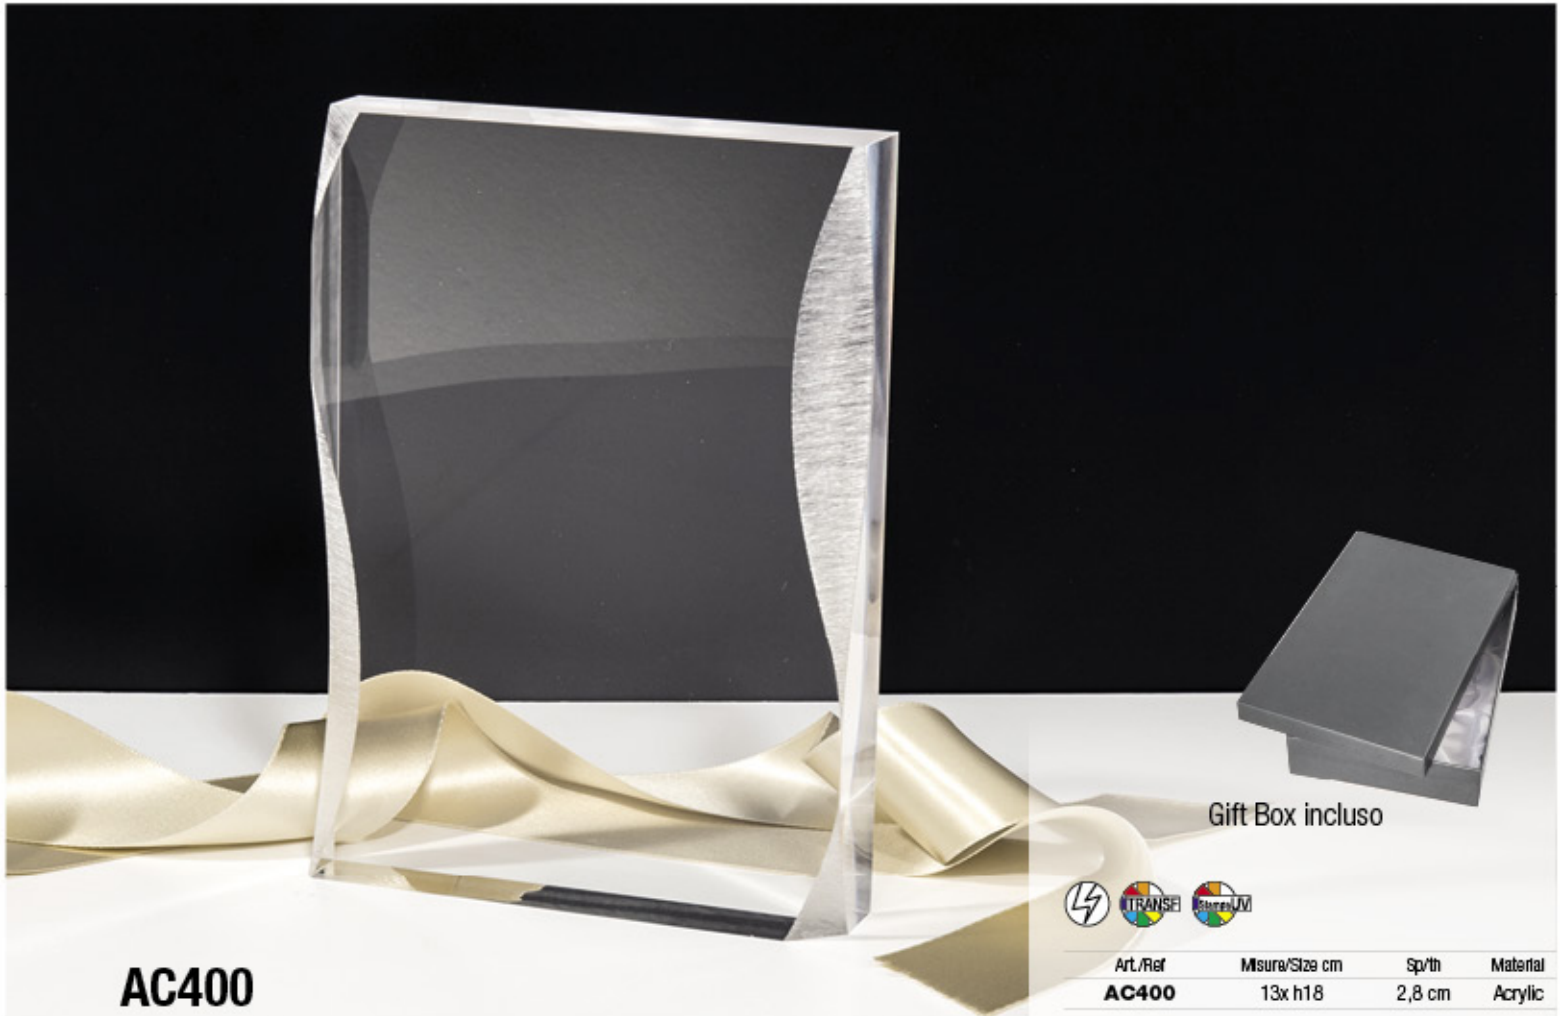

Art./Ref	Msura/Size cm	Sp/th	Material
AC400	13x h18	2,8 cm	Acrylic