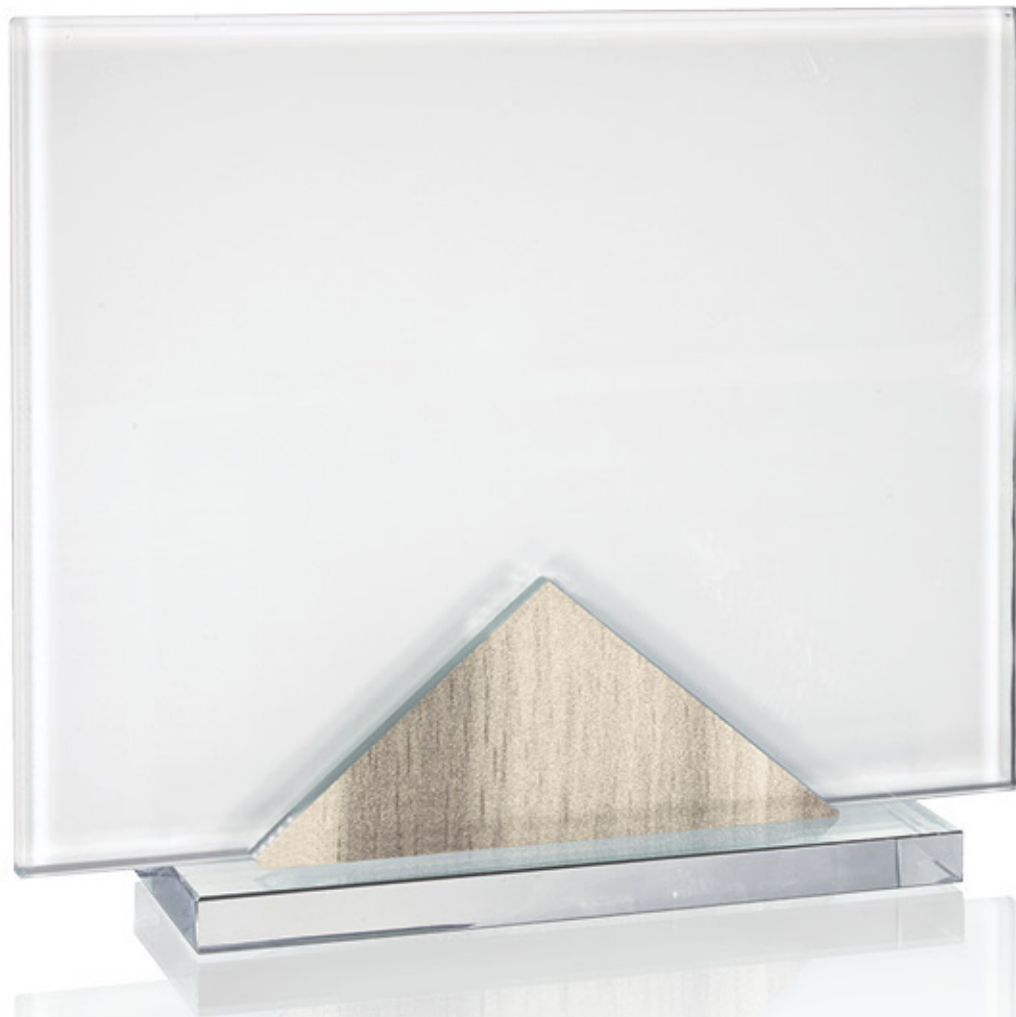

Finitura: GLITTER ORO / Finishing: GOLDEN GLITTER

Serie **9230SUB**

PRODOTTO NON ASSEMBLATO / UNASSEMBLED PRODUCT

Art./Ref	Misure/Size cm	Sp/tn	Material	Pack
9230SUB	18xh13	0,6 cm	Sublimation Glass	10
9231SUB	20xh16,5	0,6 cm	Sublimation Glass	10
9232SUB	22,5xh18,5	0,6 cm	Sublimation Glass	10