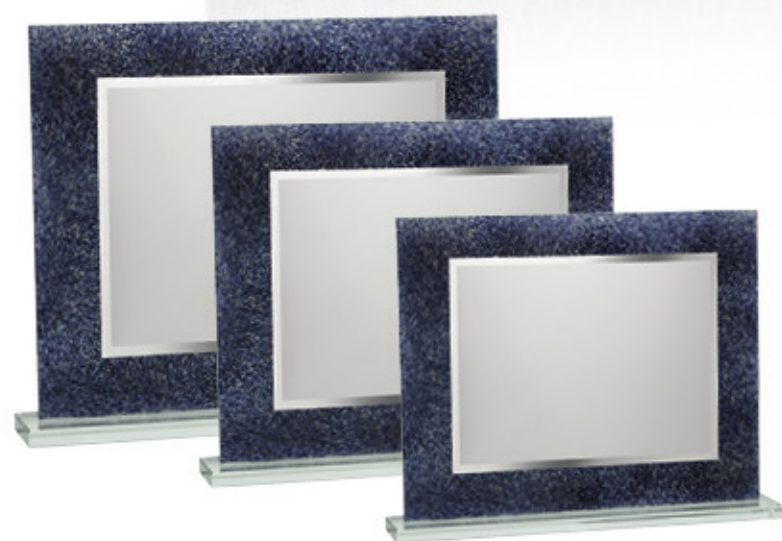

GL9072T

GL9071T

GL9070T